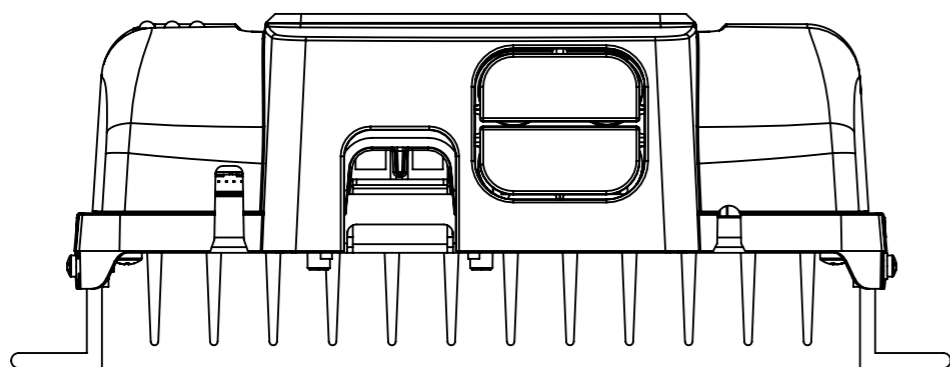

Dimension Drawing - MPPT WireBox-L

SCC950300300

MPPT WireBox-L MC4

Dimensions in mm

victron energy
BLUE POWER