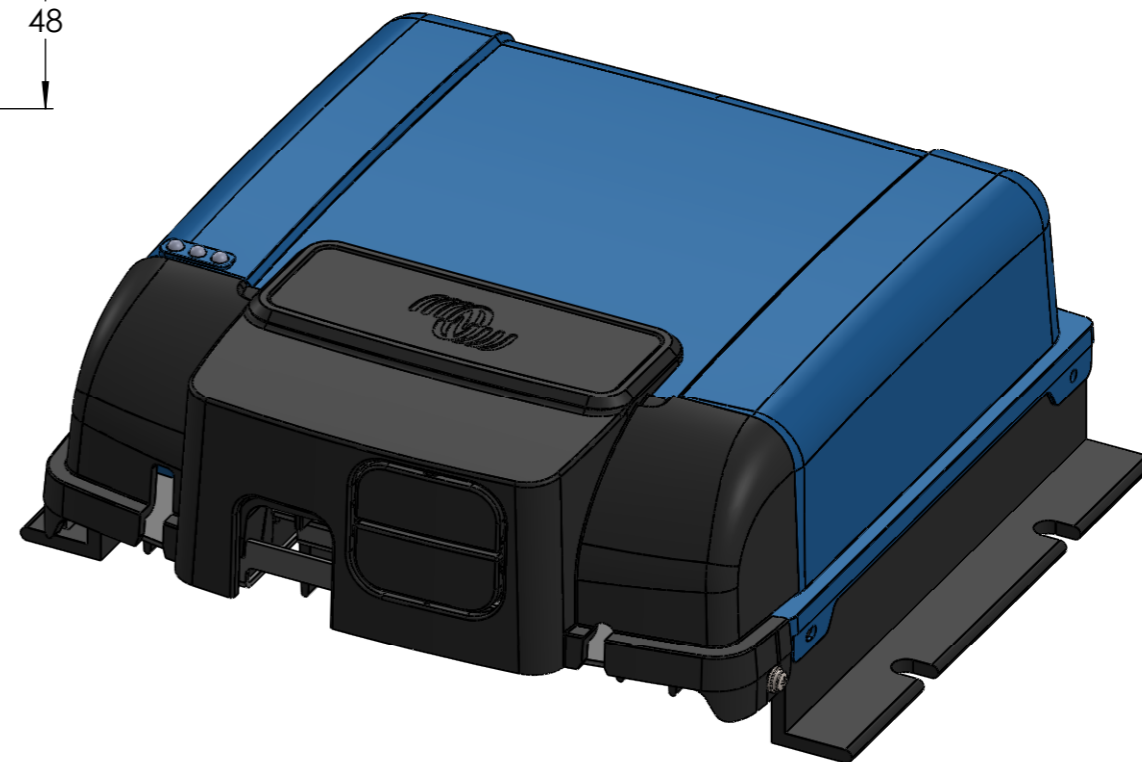

Dimension Drawing - MPPT WireBox-L

SCC950300300

MPPT WireBox-L MC4

Dimensions in mm

victron energy
BLUE POWER