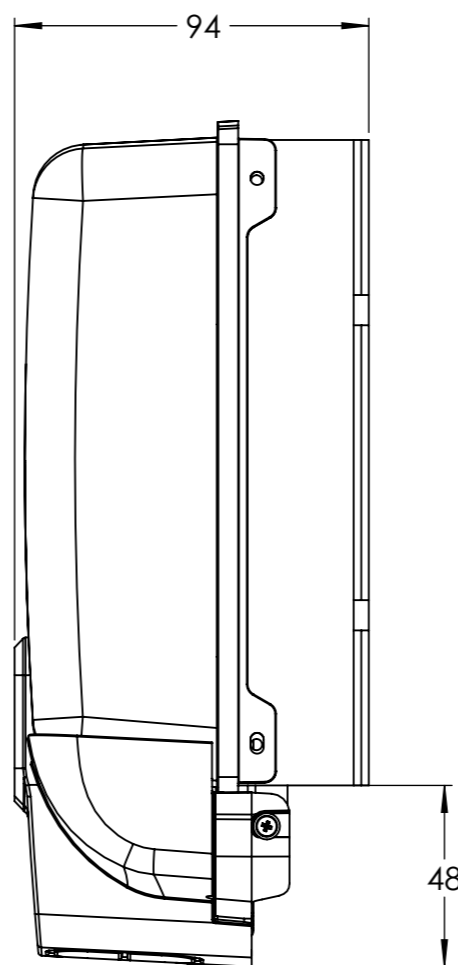

Dimension Drawing - MPPT WireBox-L

SCC950300300

MPPT WireBox-L MC4

Dimensions in mm

victron energy
BLUE POWER