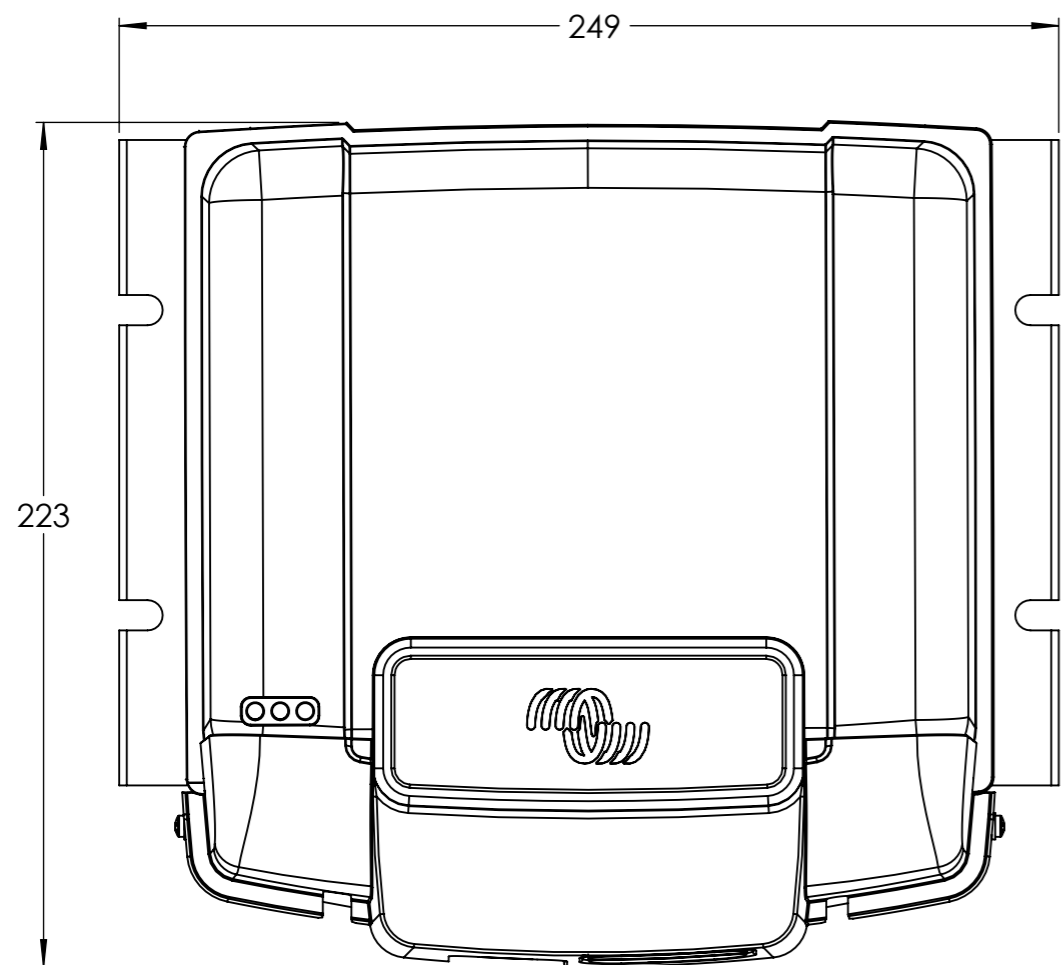

Dimension Drawing - MPPT WireBox-L

SCC950300300

MPPT WireBox-L MC4

Dimensions in mm

victron energy
BLUE POWER