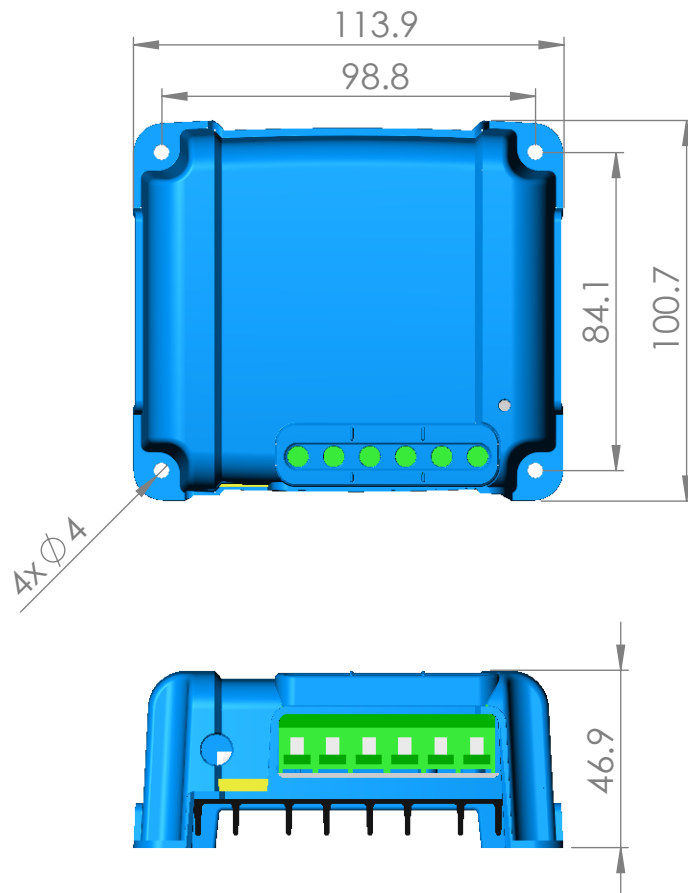

| Dimensions Orion-Tr 110/120W Isolated (dimensions in mm) | |
|----------------------------------------------------------|----------------------------------------------------------|
| ORI21210110 | Orion-Tr 12/12-9A (110W) Isolated DC-DC converter |
| ORI121210110R | Orion-Tr 12/12-9A (110W) Isolated DC-DC converter Retail |
| ORI122410110 | Orion-Tr 12/24-5A (120W) Isolated DC-DC converter |
| ORI241210110 | Orion-Tr 24/12-9A (110W) Isolated DC-DC converter |
| ORI241210110R | Orion-Tr 24/12-9A (110W) Isolated DC-DC converter Retail |
| ORI242410110 | Orion-Tr 24/24-5A (120W) Isolated DC-DC converter |
| ORI242410110R | Orion-Tr 24/24-5A (120W) Isolated DC-DC converter Retail |
| ORI244810110 | Orion-Tr 24/48-2,5A (120W) Isolated DC-DC converter |
| ORI481210110 | Orion-Tr 48/12-9A (110W) Isolated DC-DC converter |
| ORI482410110 | Orion-Tr 48/24-5A (120W) Isolated DC-DC converter |
| ORI484810110 | Orion-Tr 48/48-2,5A (120W) Isolated DC-DC converter |