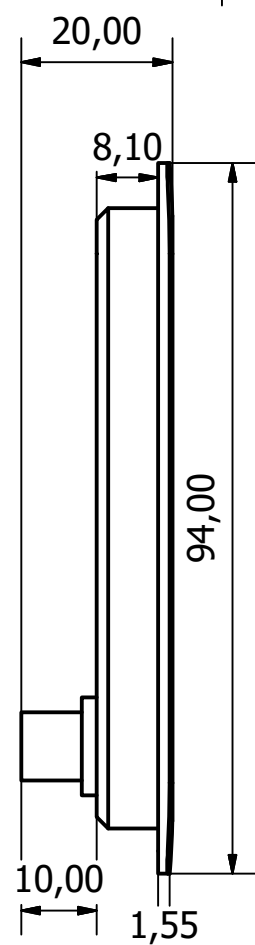

**SIMARINE PICO  
BEZEL**

**SIMARINE PICO PANEL  
PANEL MOUNT**

Connector opening

|                          |            |             |         |                   |  |
|--------------------------|------------|-------------|---------|-------------------|--|
| Designed by<br>Jaro      | Checked by | Approved by | Date    | Date<br>6.10.2016 |  |
| SIMARINE PICO DIMENSIONS |            |             | Edition | Sheet<br>1 / 1    |  |
|                          |            |             |         |                   |  |