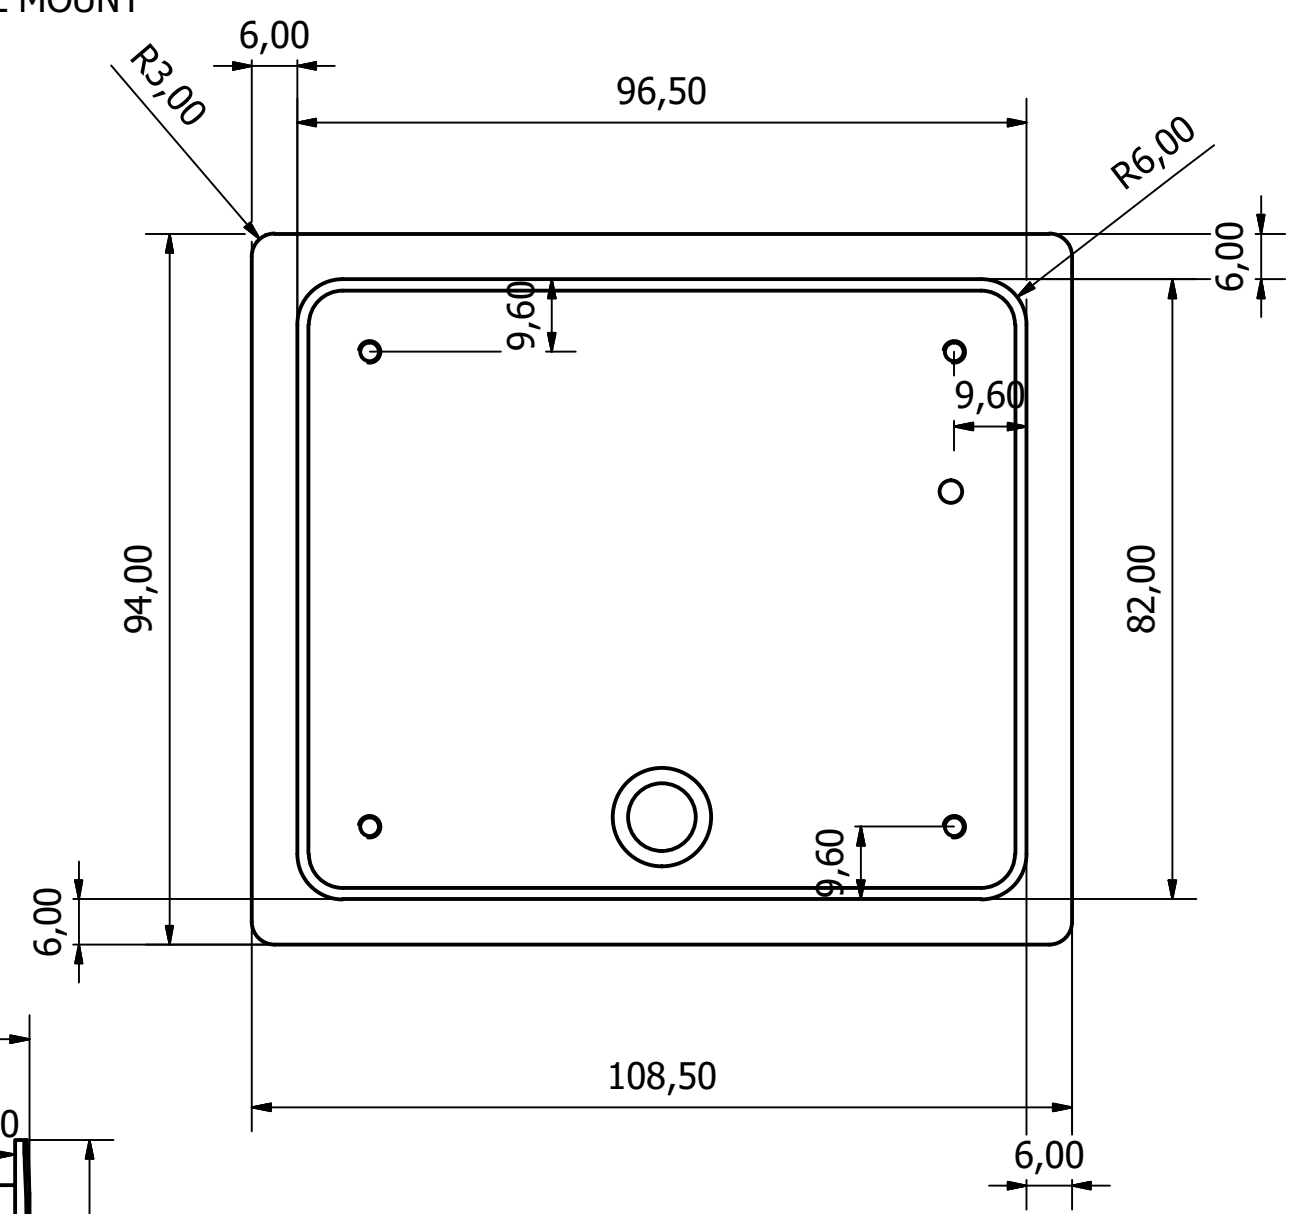

**SIMARINE PICO  
BEZEL**

**SIMARINE PICO PANEL  
PANEL MOUNT**

Connector opening

|                          |            |             |         |                   |  |
|--------------------------|------------|-------------|---------|-------------------|--|
| Designed by<br>Jaro      | Checked by | Approved by | Date    | Date<br>6.10.2016 |  |
| SIMARINE PICO DIMENSIONS |            |             | Edition | Sheet<br>1 / 1    |  |
|                          |            |             |         |                   |  |