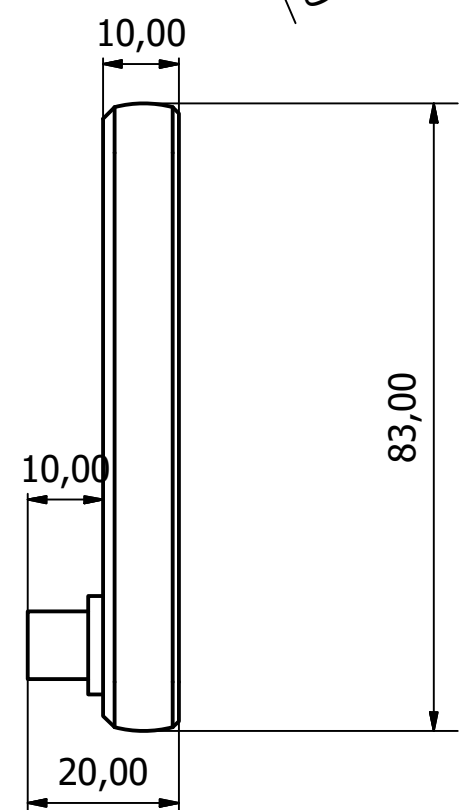

**SIMARINE PICO  
BEZEL**

**SIMARINE PICO PANEL  
PANEL MOUNT**

Connector opening

|                          |            |             |         |                   |  |
|--------------------------|------------|-------------|---------|-------------------|--|
| Designed by<br>Jaro      | Checked by | Approved by | Date    | Date<br>6.10.2016 |  |
| SIMARINE PICO DIMENSIONS |            |             | Edition | Sheet<br>1 / 1    |  |
|                          |            |             |         |                   |  |