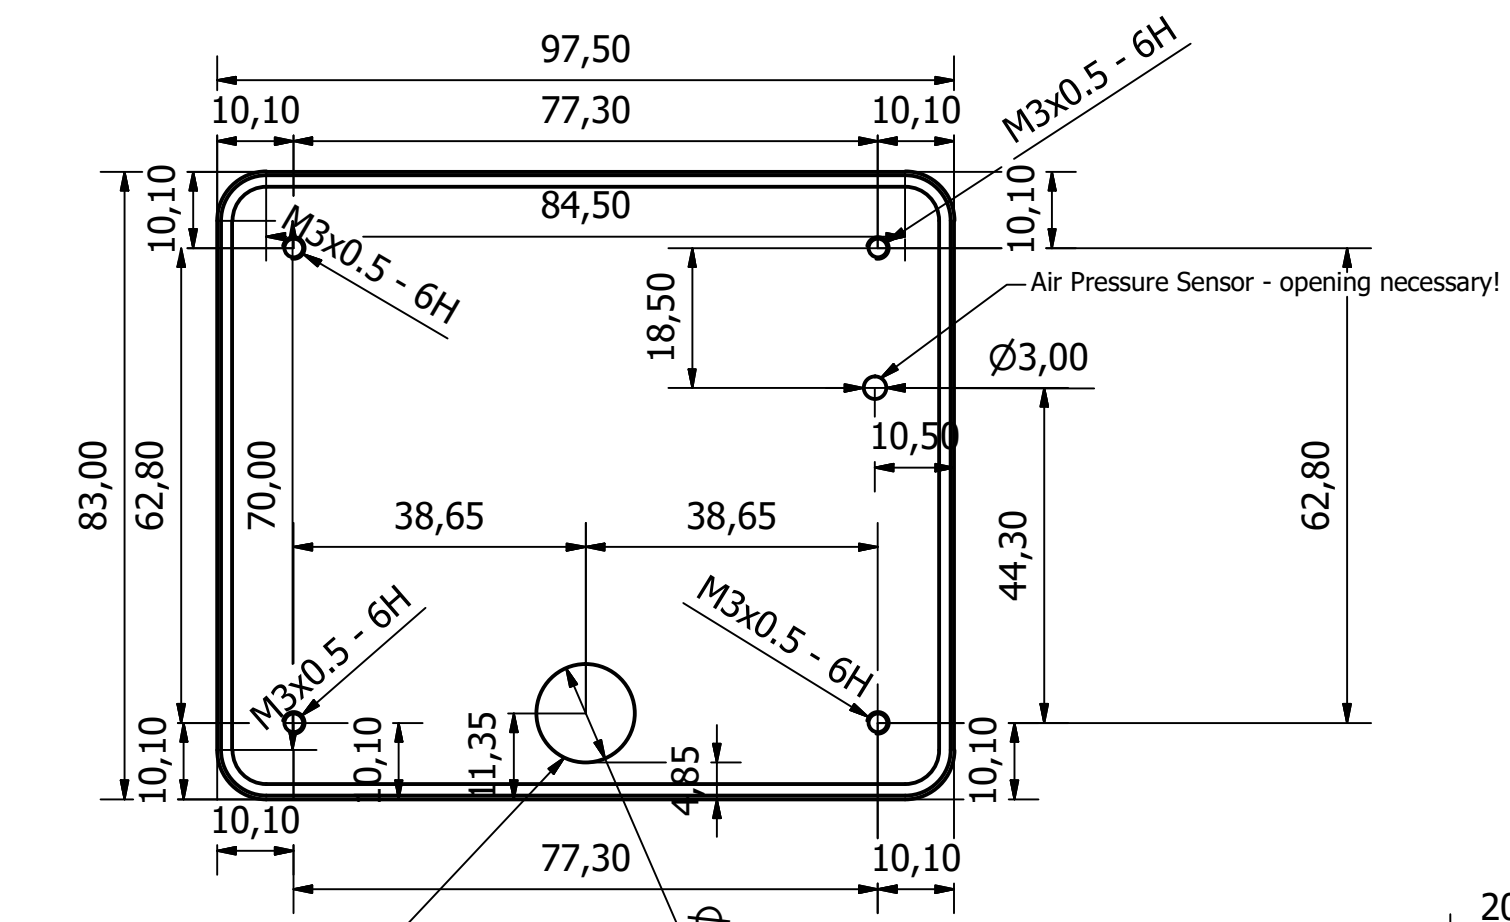

**SIMARINE PICO  
BEZEL**

**SIMARINE PICO PANEL  
PANEL MOUNT**

Connector opening

|                          |            |             |         |                   |  |
|--------------------------|------------|-------------|---------|-------------------|--|
| Designed by<br>Jaro      | Checked by | Approved by | Date    | Date<br>6.10.2016 |  |
| SIMARINE PICO DIMENSIONS |            |             | Edition | Sheet<br>1 / 1    |  |
|                          |            |             |         |                   |  |